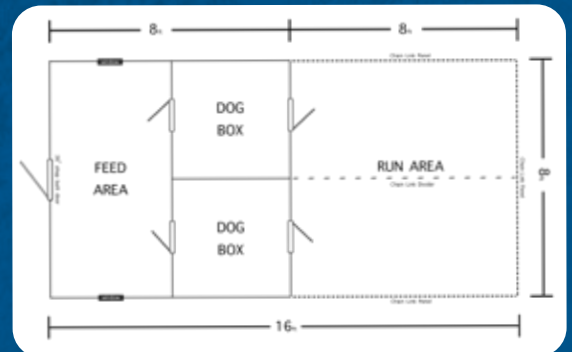

$7,480⁰⁰

W	x	L	Price	36 MO	48 MO	60 MO
8	x	16	$7,480	$346.30	$311.67	$277.04

Taxes Additional